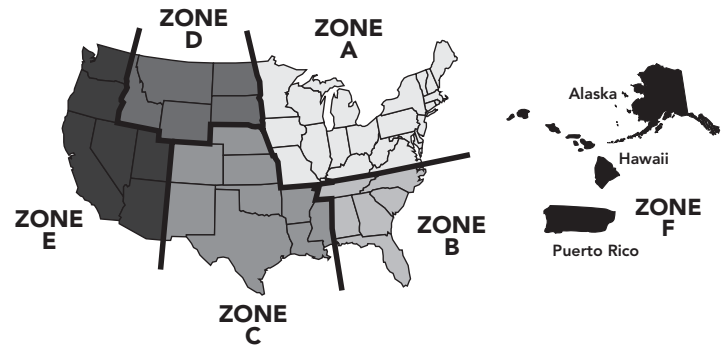

2010 SUMMER POINSETTIAS FREIGHT RATES

Shipping Season: May 31 – September 27, 2010 (Weeks 22–39)

PARCEL EXPRESS (UPS/FEDEX) RATES

(Rates are per tray)

1 Tray = 100 Cuttings

Continental U.S. Destinations

Cutting Types	Tray	Min.	Next Day Morning	Next Day Afternoon	2nd Day Delivery
Unrooted	1+	$50.00	$ 5.00	N/A	N/A
Callused	1+	$50.00	$ 5.00	N/A	N/A
Rooted	1+	$32.00	$28.00	$25.00	$16.00

Canada Destinations

From Guatemala & U.S. (Rooted only):

Cutting Types	Tray	Min.	Next Day Morning
Unrooted	1+	$55.00	$ 5.50
Callused	1+	$55.00	$ 5.50
Rooted	1+	$70.00	$35.00

From Canada (Rooted only):

Cutting Types	Tray	Min.	Next Day Morning	Next Day Afternoon	2nd Day Delivery
Rooted	1+	$25.00	$21.00	$19.00	$13.00

- Rates do not apply for shipments to Hawaii, Alaska or Puerto Rico.
- The customer is responsible to pay for the duties and taxes for Canadian shipments
- If the customer chooses FedEx as the clearing broker, the clearing costs are included in the above cost
- Fuel surcharge is included
- 10 Unrooted or Callused trays = 1 box
- 2 Rooted trays = 1 box
- Cuttings must be planted within 24 hours after receipt
- **Track your order online at:**
  <http://www.eckeglobal.com/EckeTraffic/login.aspx>

AIR FREIGHT RATES

1 Tray = 100 Cuttings

Zone	Legend	Cutting Types	Cost Per Tray	Minimum
Zone A		Rooted	$16.00	$110.00
Zone B		Rooted	$16.00	$110.00
Zone C		Rooted	$16.00	$110.00
Zone D		Rooted	$18.00	$110.00
Zone E		Rooted	$16.00	$110.00
Zone F		Rooted	$16.00	$190.00

- For air freight rates to Canada, please contact Ecke Customer Service at (760) 753-1134.
- We advise our customers not to ship Unrooted cuttings by air. If this option is chosen anyway, a quote must be obtained by calling Ecke Customer Service. Ecke is not responsible for flight delays or box heating in the airline warehouse. There is no delivery service from the airport to the customer. It is the customer's responsibility to coordinate with the airline for shipment pickup
- Air freight claims must be made by notifying Ecke customer service within 48 hrs after receiving the product. In addition, written intent to claim to the airline must be filed within 8 days after receiving the product.
- Fuel surcharge is included
- For International shipments to Europe, Asia and Africa, please request a quote from: traffic@eckeranch.com

HOLIDAY SCHEDULE

Please be aware of special holiday scheduling recommendations.

HOLIDAY	2010 DELIVERY SCHEDULE
Easter Week, Christmas Week, New Year's Week	Next Day Morning parcel service only
Memorial Day	Delivery on Wednesday, June 2
Canada Day	Delivery on Tuesday, June 29 (via truck and parcel services)
Independence Day	Delivery on Monday, July 5 (via truck) and Tuesday, July 6 (parcel services)
Labor Day	Delivery on Wednesday, September 8

Paul Ecke Ranch • P.O. Box 230488, Encinitas, CA 92023-0488 USA
Phone: (760) 753-1134 • Fax: (760) 944-4054 • www.ecke.com